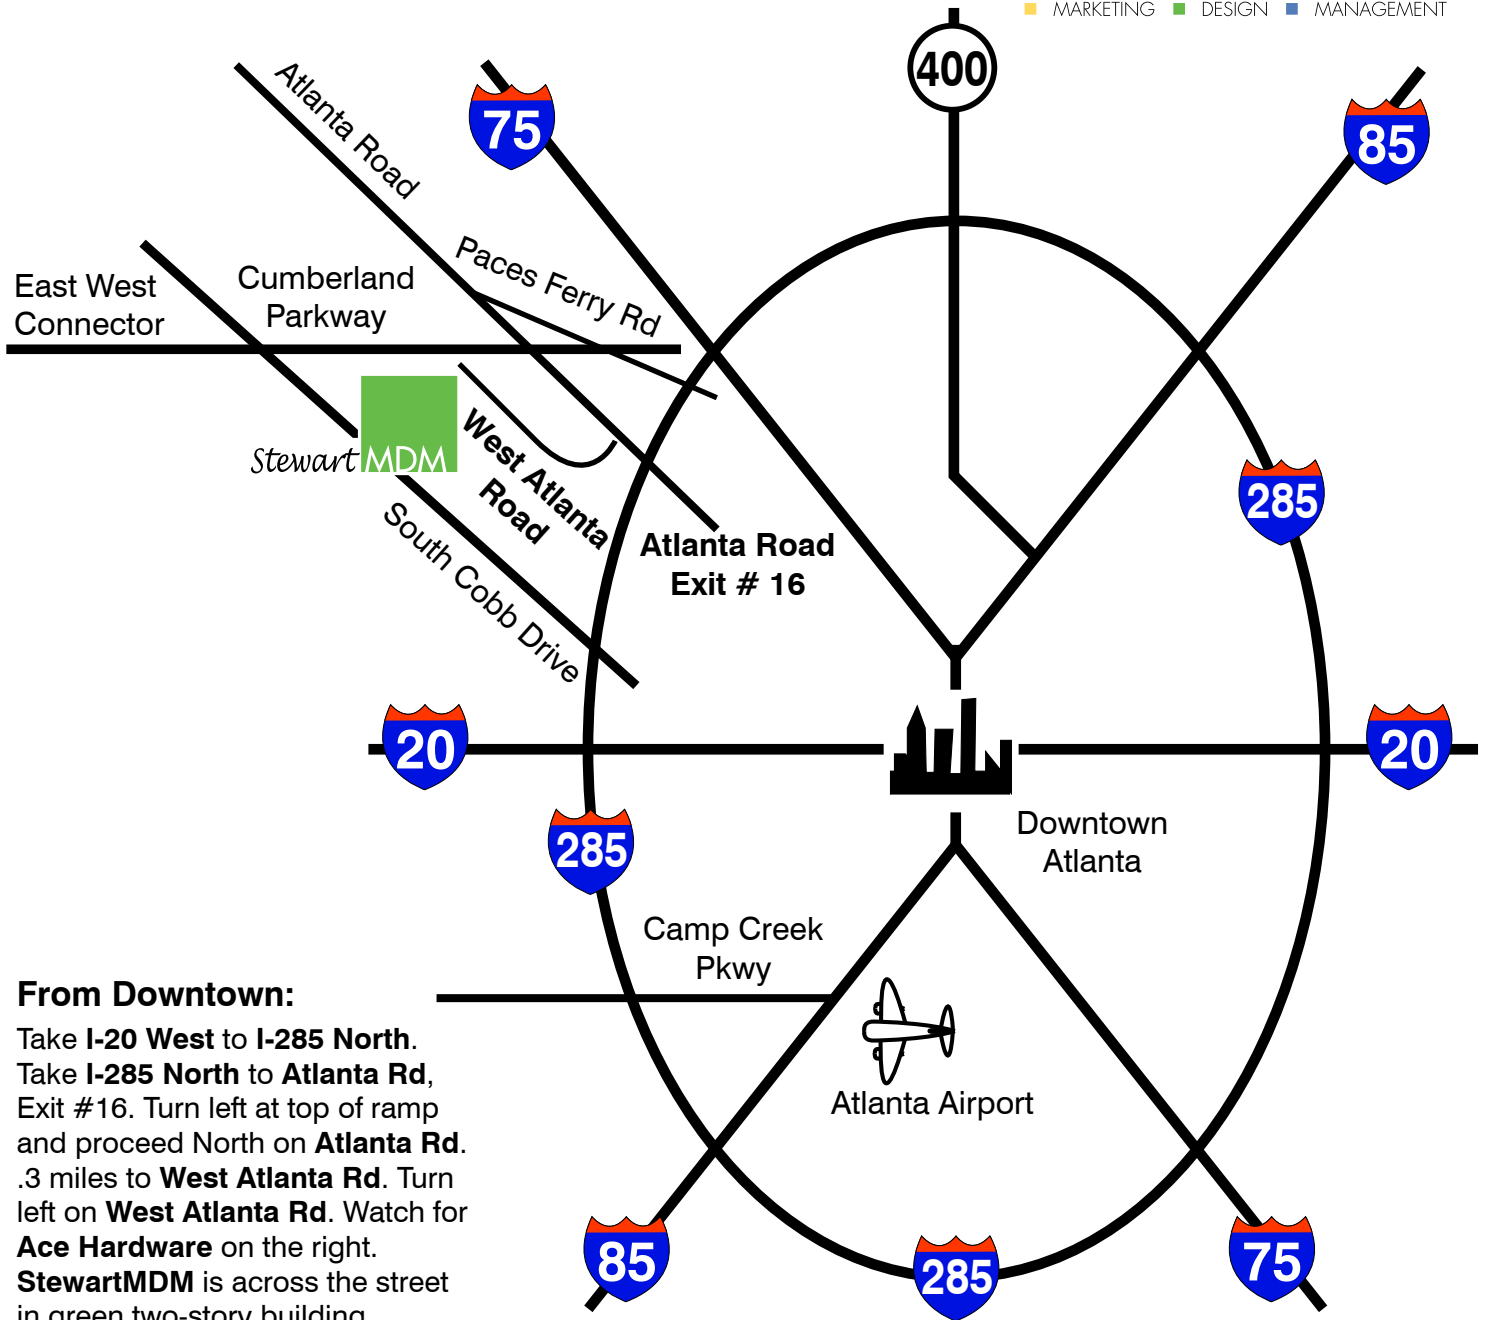

4368 West Atlanta Rd, Suite 220
 Smyrna, GA 30080
 (678) 842-0909

Stewart **MDM**

■ MARKETING ■ DESIGN ■ MANAGEMENT

From Downtown:

Take I-20 West to I-285 North.
 Take I-285 North to Atlanta Rd,
 Exit #16. Turn left at top of ramp
 and proceed North on Atlanta Rd.
 .3 miles to West Atlanta Rd. Turn
 left on West Atlanta Rd. Watch for
Ace Hardware on the right.
StewartMDM is across the street
 in green two-story building.

From Airport:

Take Camp Creek Pkwy to
 I-285 North. Take I-285 North
 to Atlanta Rd, Exit #16. Turn
 left at top of ramp and proceed
 North on Atlanta Rd. .3 miles to
 West Atlanta Rd. Turn left on
 West Atlanta Rd. Watch for **Ace
 Hardware** on the right.
StewartMDM is across the street
 in green two-story building.

*Map Not
 to Scale*

EXHIBITS ■
 EVENTS ■
 ENVIRONMENTS ■