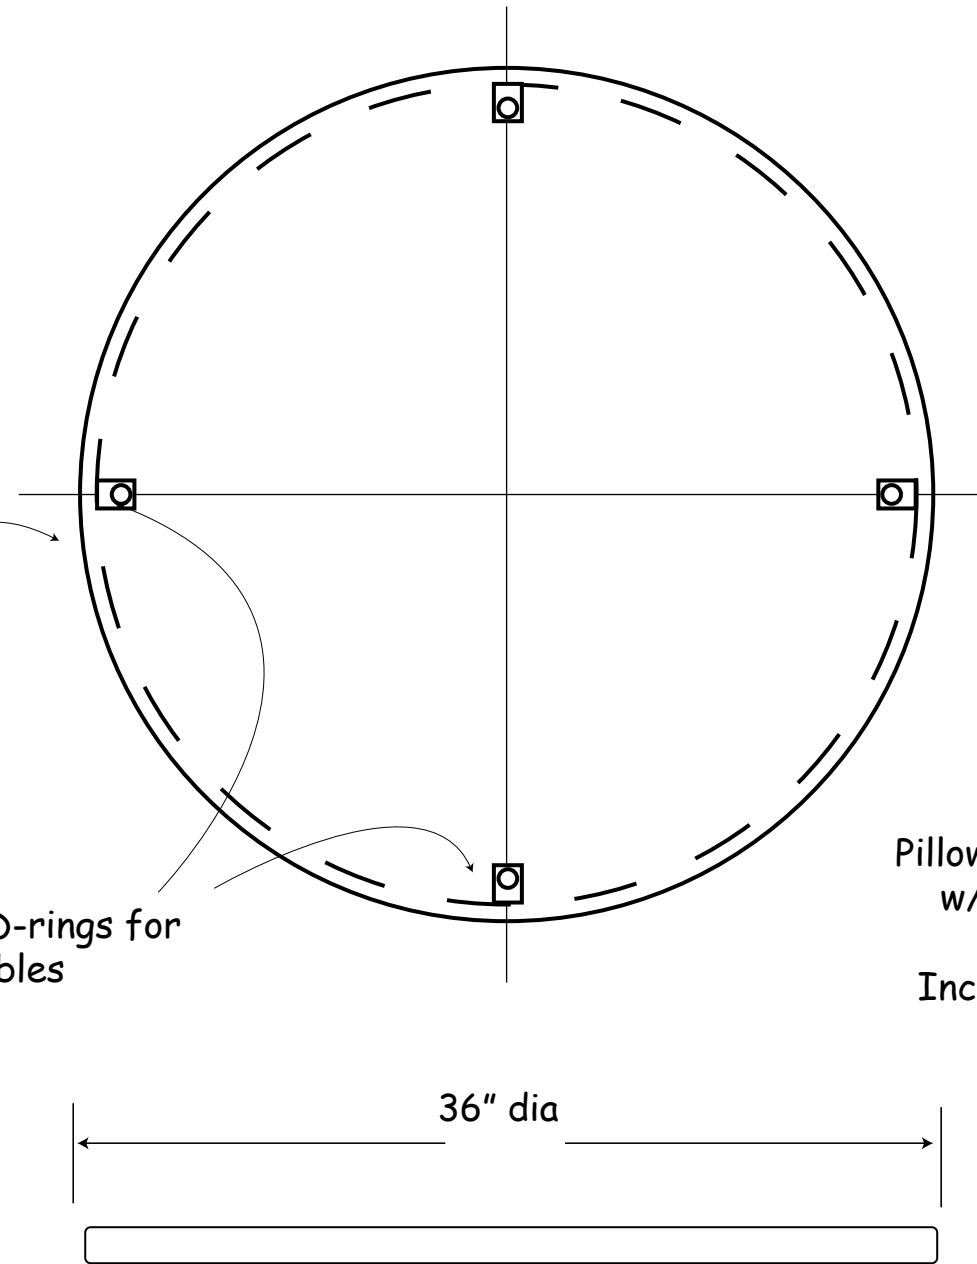

36" White Fabric Disk

Provide grommet/D-rings for Support Cables