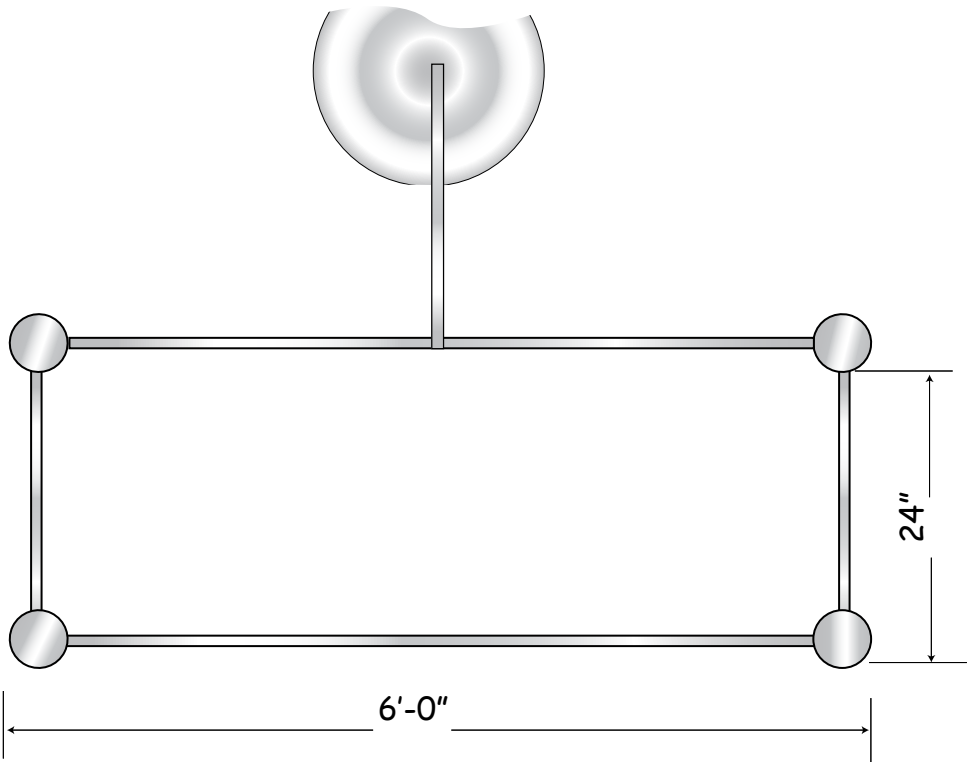

Home Office Partition (1) req'd

Note: All Dimensions are Nominal

Front

Provide Riser for Plants

120mm Dia. Octanorm Post
Natural Finish
(typ of all)

Window "Panels"
printed on
1/8plex

Planter Box

FruitWood Veneer
Insert All Sides

Residential Style
Light Fixture

Side

Sofa