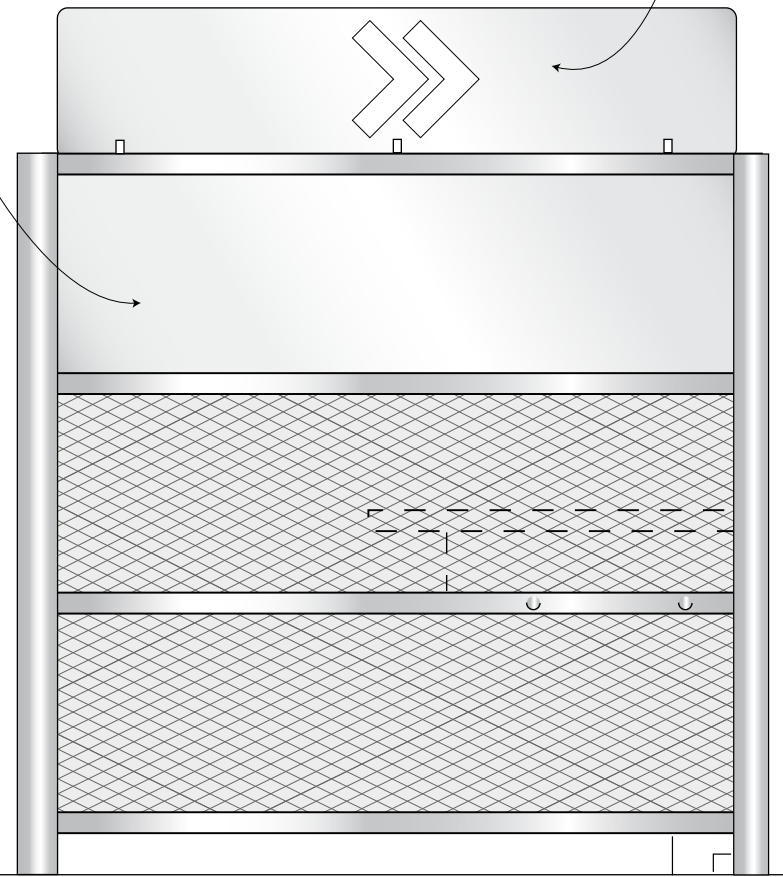

Side

Stewart MDM
DESIGN MARKETING MANAGEMENT
© StewartMDM, LLC

scale 3/4" = 1'-0"

date 04/18/008

job # J08-0003

project EBS Exhibit

client FIS