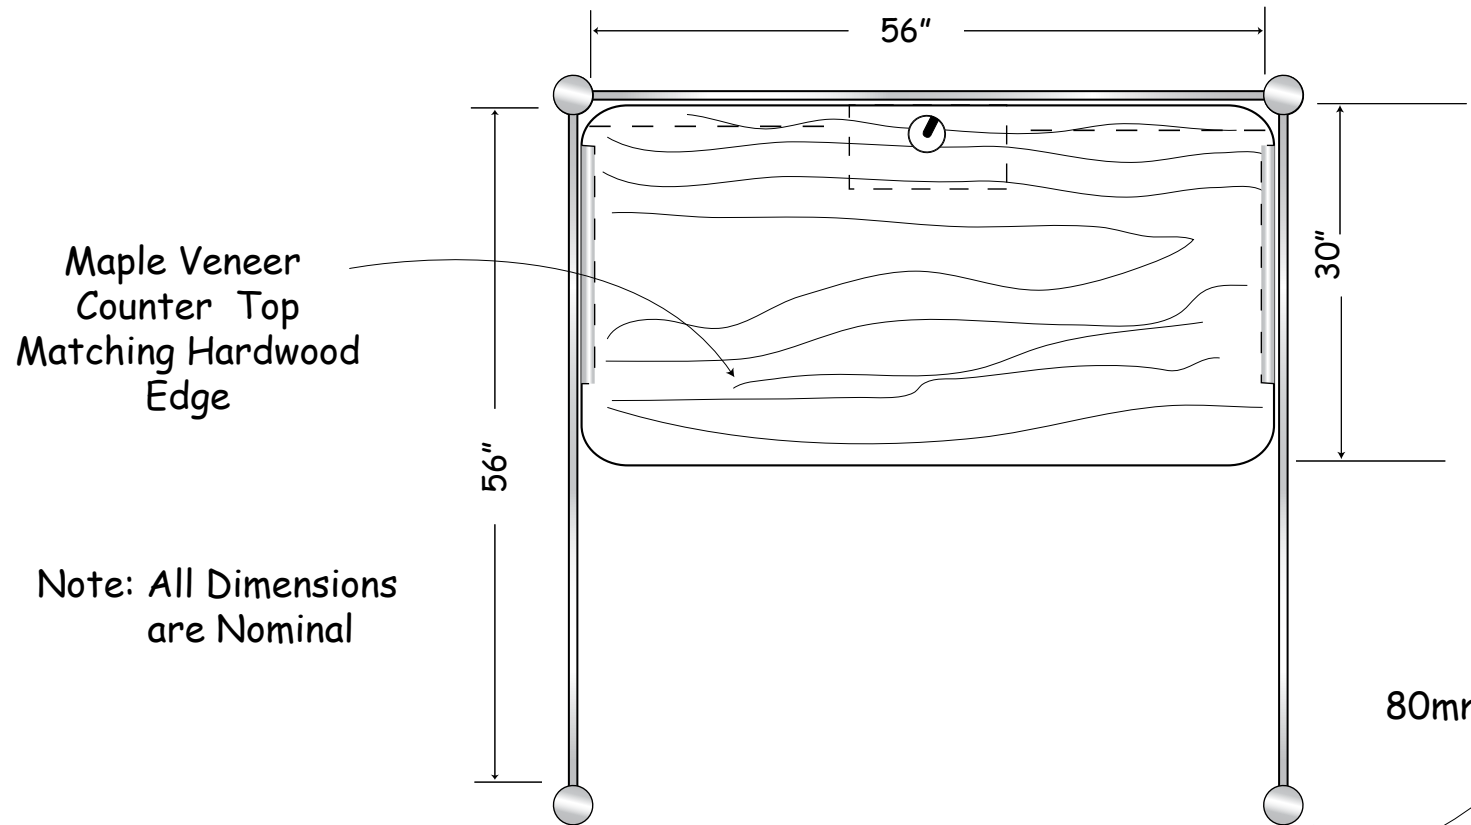

BackRoom Units (4) req'd

Note: All Dimensions are Nominal

80mm Dia. Rnd Octanorm Post w/(4)slots Natural Finish (typ of all)

.375 plex sandblasted graphic