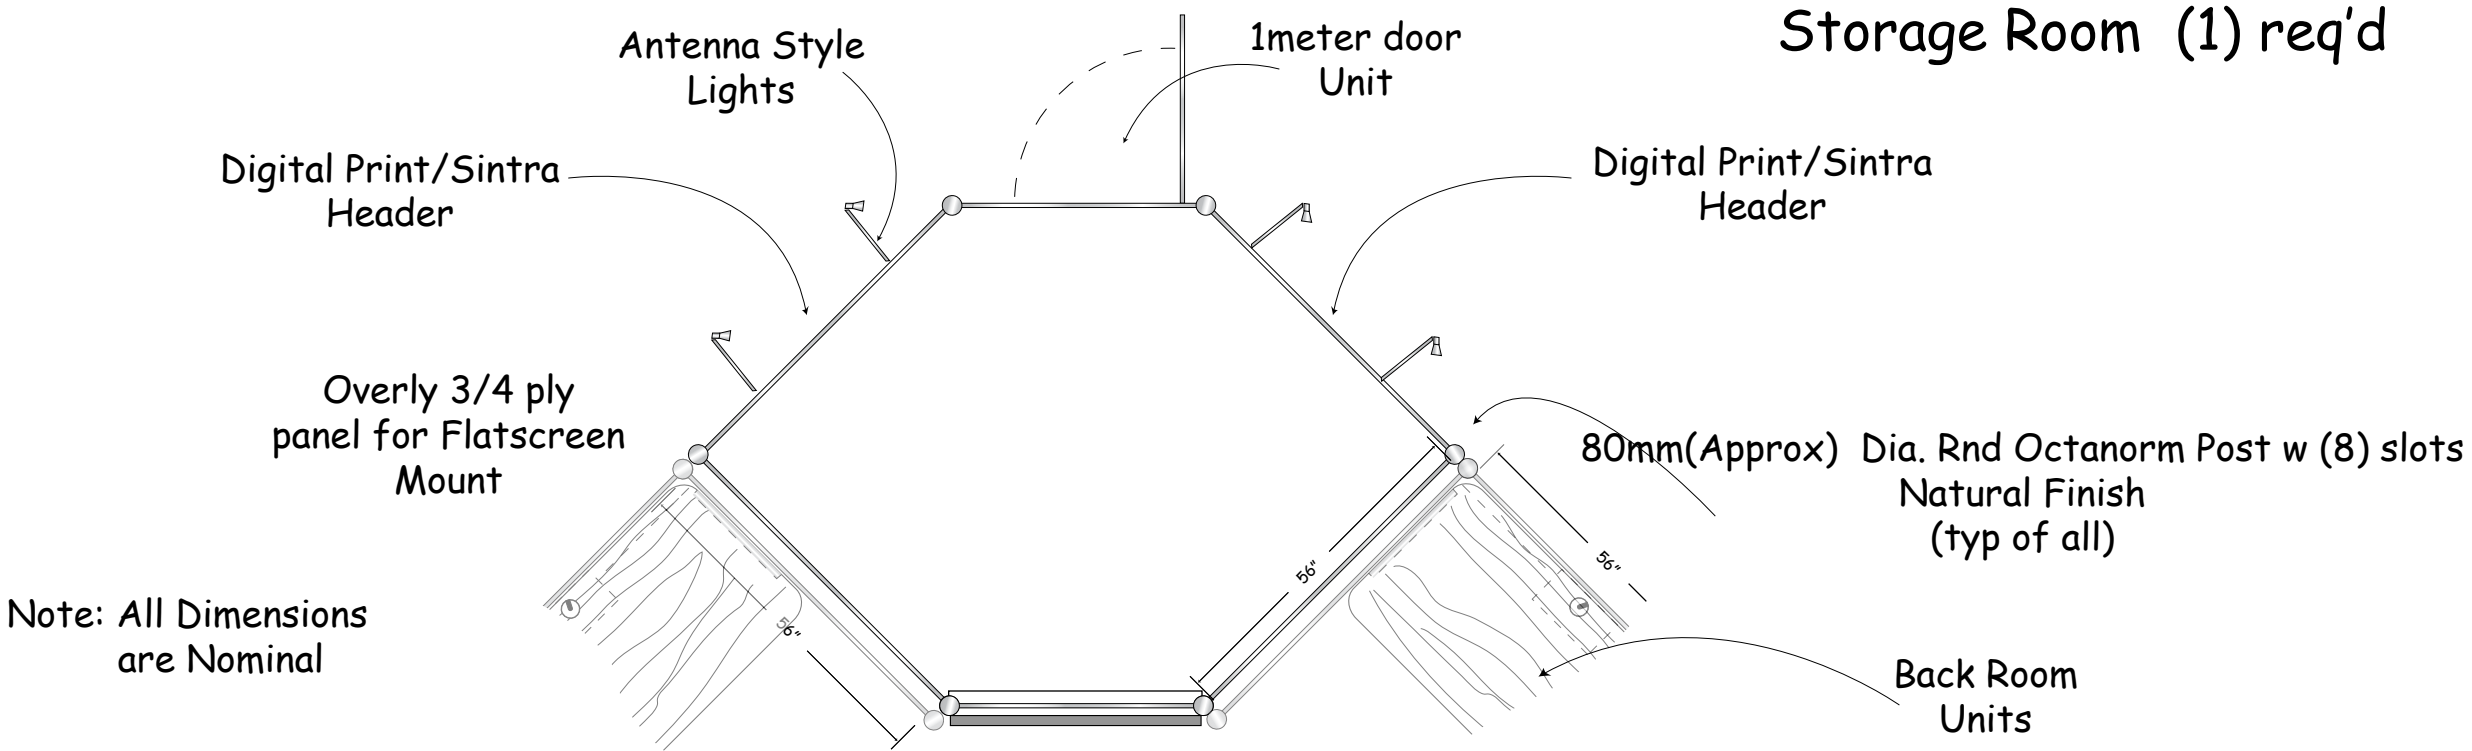

Storage Room (1) req'd

Front

Stewart MDM
MARKETING DESIGN MANAGEMENT
© StewartMDM, LLC

scale 3/8" = 1'-0"

date 04/18/008

job # J08-0003

project EBS Exhibit

client FIS