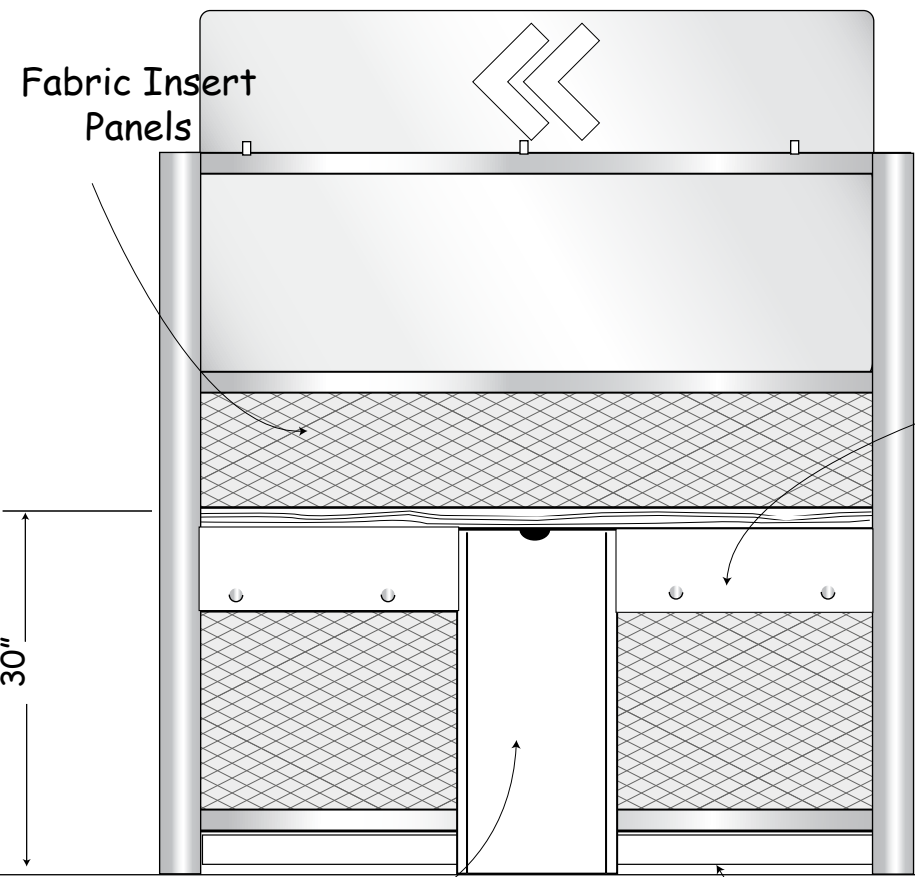

Front

P95 Plex Inserts