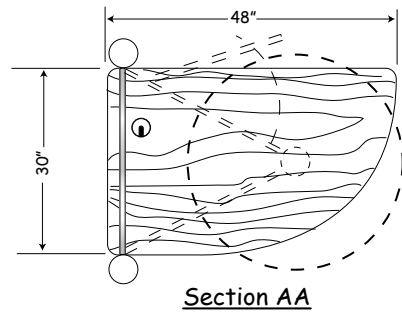

30"

client FIS

project EBS Exhibit

job # J08-0003

date 04/18/008

scale 3/4" = 1'-0"

StewartMDM

© StewartMDM, LLC

Double Teller Demo (1)unit req'd

Low Voltage Lights w/Flood Bulbs

120mm Dia. Octanorm Post Natural Finish (typ of all)

Note: All Dimensions are Nominal

Front

Side

scale 3/4" = 1'-0"
 date 04/18/008
 job # J08-0003
 project EBS Exhibit
 client FIS