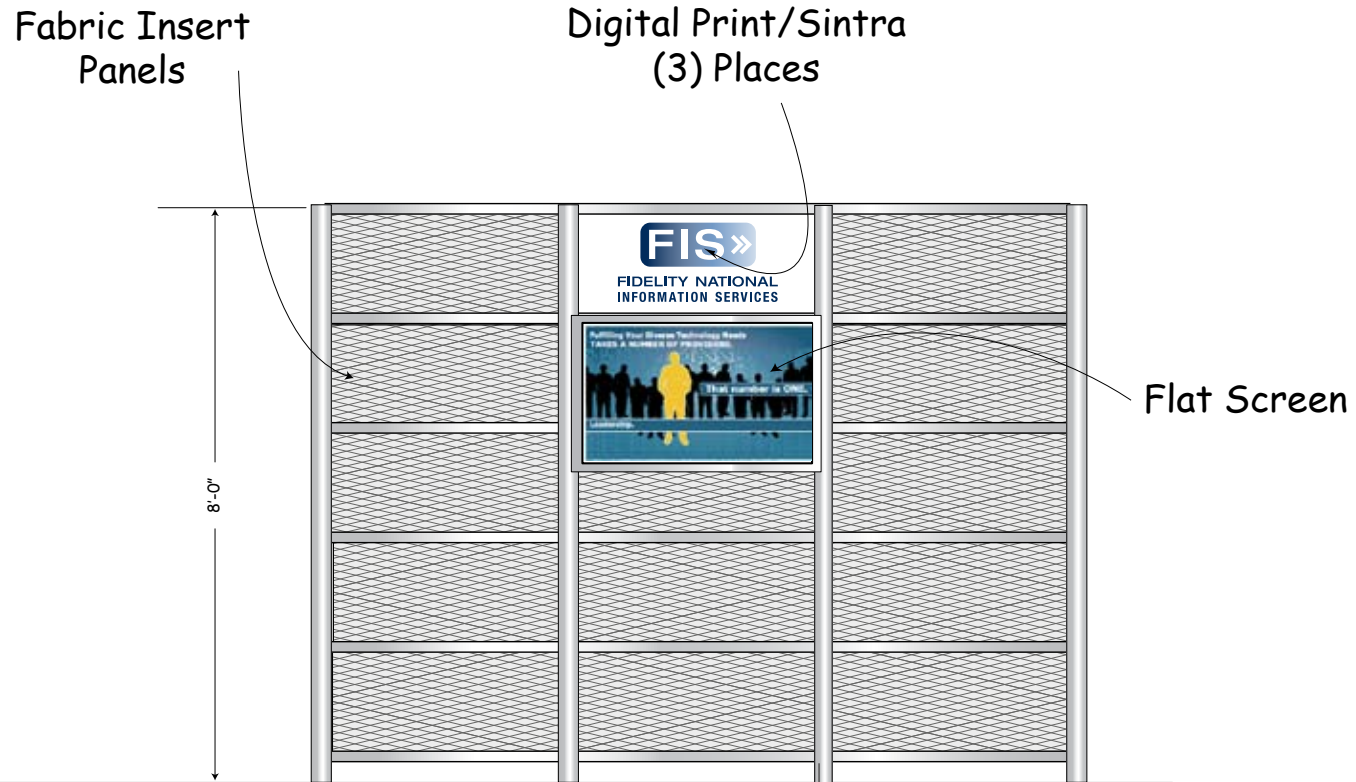

.375 plex sandblasted graphic

Front

P95 Plex Inserts

Side

Stewart MDM
 DESIGN MARKETING MANAGEMENT
 © StewartMDM, LLC

scale 3/4" = 1'-0"

date 04/18/008

job # J08-0003

project EBS Exhibit

client FIS

Storage Room (1) req'd

Front

Stewart MDM
 MARKETING DESIGN MANAGEMENT
 © StewartMDM, LLC

scale 3/8" = 1'-0"

date 04/18/008

job # J08-0003