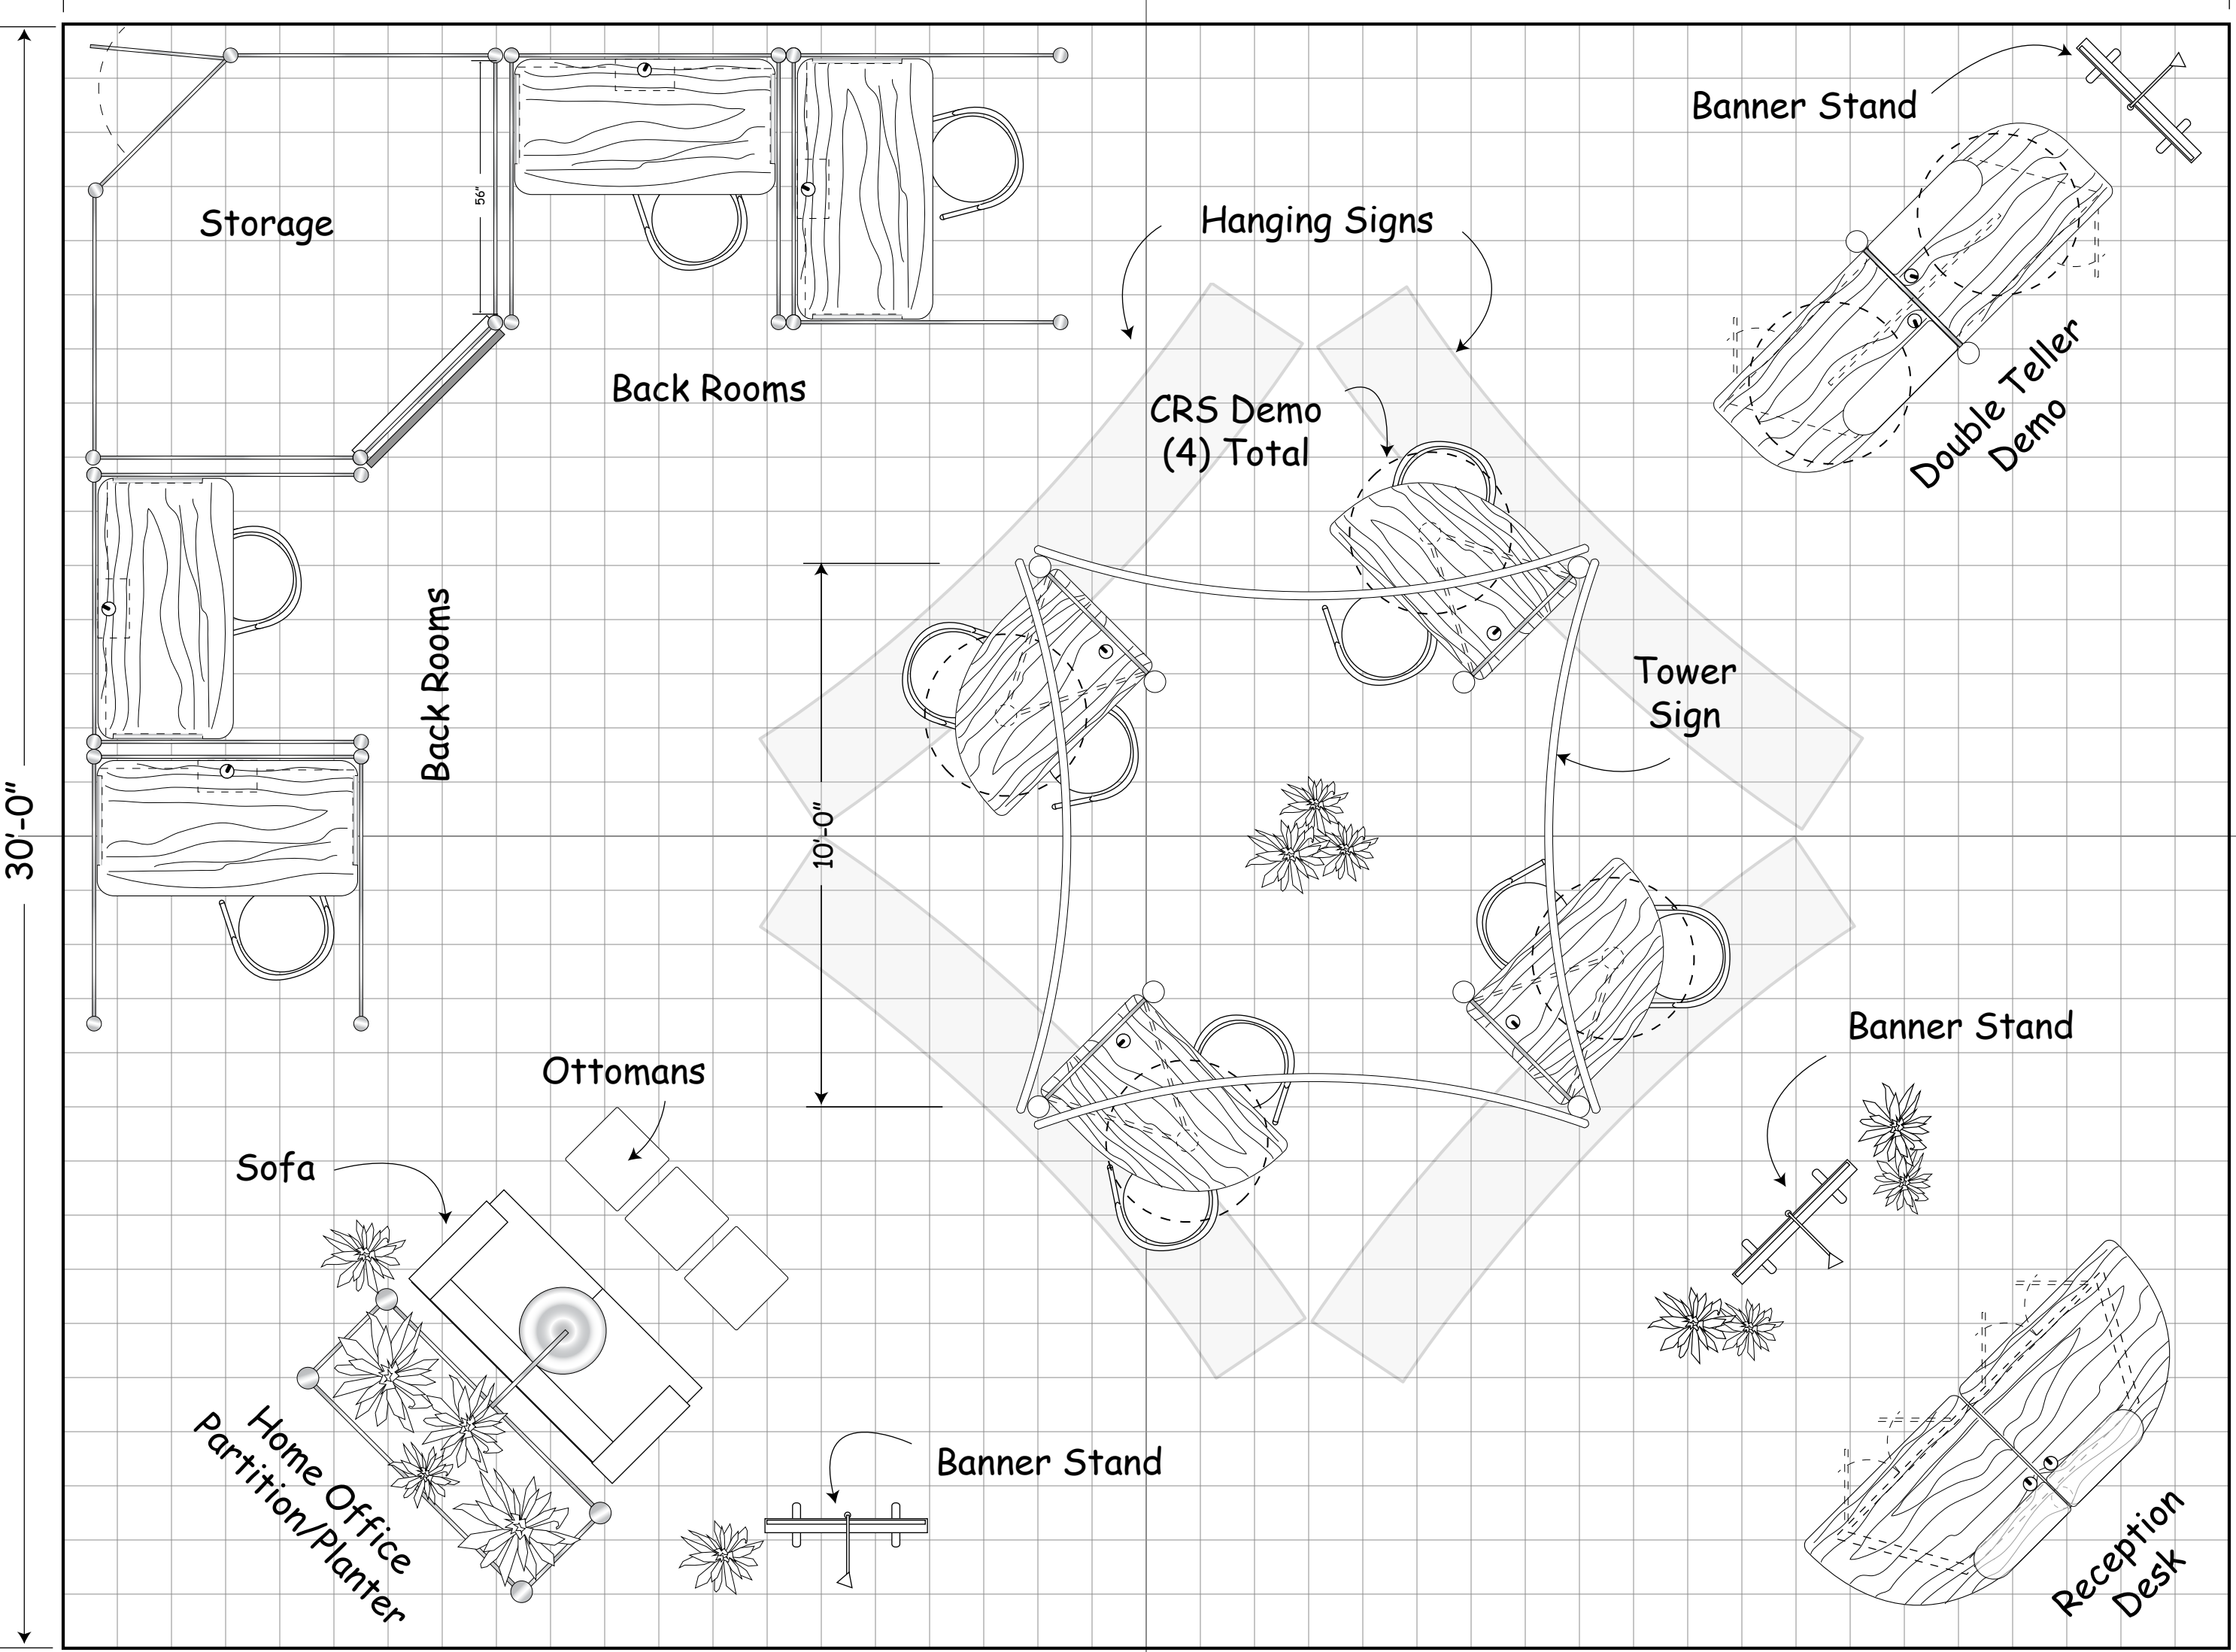

40'-0"

30'-0"

0 5 10

Stewart MDM
 MARKETING ■ DESIGN ■ MANAGEMENT
 © StewartMDM, LLC

scale 3/8" = 1'-0"

date 04/15/008

job # J08-0003

project EBS Exhibit

client FIS

120mm Dia. Octanorm Post
Natural Finish
(typ of all)

Low Voltage
Lights w/Flood
Bulbs

Fabric Covered
Insert Panel

FruitWood Veneer
(3) Sides

Cabinet w/storage
(1) piece construction

36" White
Fabric Disk
(Moss Style)
support w/cables

All Doors
w/locks

Note: All Dimensions
are Nominal

Side

Front

CRS Demo Module (4)req'd

12'-0"

8'-0"

30"

Double Teller Demo (1)unit req'd

Low Voltage Lights w/Flood Bulbs

120mm Dia. Octanorm Post Natural Finish (typ of all)

Note: All Dimensions are Nominal

Front

Side

scale 3/4" = 1'-0"
 date 04/18/008
 job # J08-0003
 project EBS Exhibit
 client FIS