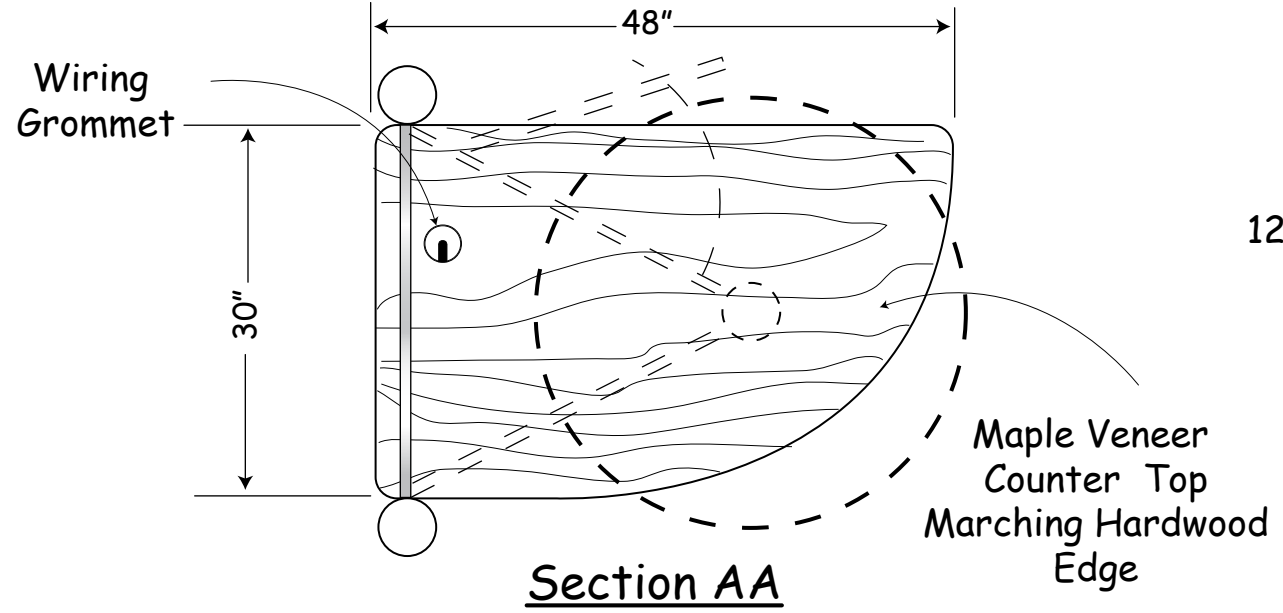

120mm Dia. Octanorm Post
Natural Finish
(typ of all)

Low Voltage
Lights w/Flood
Bulbs

Fabric Covered
Insert Panel

FruitWood Veneer
(3) Sides

Cabinet w/storage
(1) piece construction

36" White
Fabric Disk
(Moss Style)
support w/cables

All Doors
w/locks

Note: All Dimensions
are Nominal

Side

Front

CRS Demo Module (4)req'd

12'-0"

8'-0"

30"

30"

client FIS

project EBS Exhibit

job # J08-0003

date 04/18/008

scale 3/4" = 1'-0"

StewartMDM

© StewartMDM, LLC