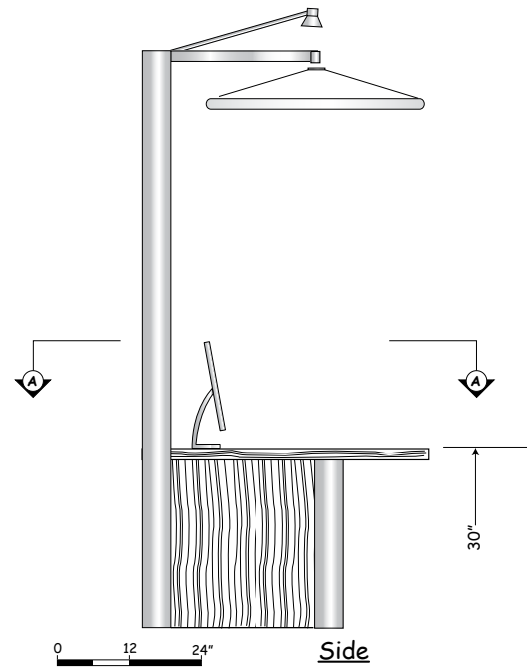

Double Teller Demo (1)unit req'd

Low Voltage Lights w/Flood Bulbs

120mm Dia. Octanorm Post Natural Finish (typ of all)

Note: All Dimensions are Nominal

Front

Side

scale 3/4" = 1'-0"
 date 04/18/008
 job # J08-0003
 project EBS Exhibit
 client FIS

36" White Fabric Disk

Provide grommet/D-rings for Support Cables

Pillow Case Construction w/ Aluminum Frame

Include Storage Bags

Front

Note: All Dimensions are Nominal

Fabric Canopy (6) req'd

Front