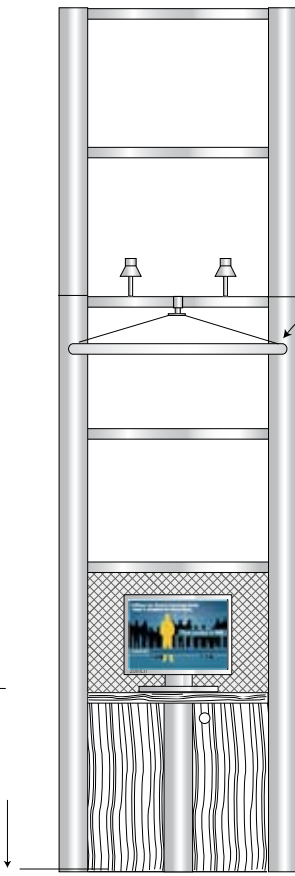

client FIS

120mm Dia. Octanorm Post
Natural Finish
(typ of all)

Low Voltage
Lights w/Flood
Bulbs

Fabric Covered
Insert Panel

FruitWood Veneer
(3) Sides

Cabinet w/storage
(1) piece construction

36" White
Fabric Disk
(Moss Style)
support w/cables

Double Teller Demo (1)unit req'd

Low Voltage Lights w/Flood Bulbs

120mm Dia. Octanorm Post Natural Finish (typ of all)

Note: All Dimensions are Nominal

Front

Side

scale 3/4" = 1'-0"
 date 04/18/008
 job # J08-0003
 project EBS Exhibit
 client FIS

36" White Fabric Disk

Provide grommet/D-rings for Support Cables

Pillow Case Construction w/ Aluminum Frame

Include Storage Bags

Front

Note: All Dimensions are Nominal

Fabric Canopy (6) req'd

Front

FruitWood Veneer
Insert All Sides

Residential Style
Light Fixture

Side

Sofa

Note: All Dimensions are Nominal

Reception Desk (1)unit req'd

Stewart MDM
DESIGN ■ MANAGEMENT
MARKETING ■

scale 3/4" = 1'-0"