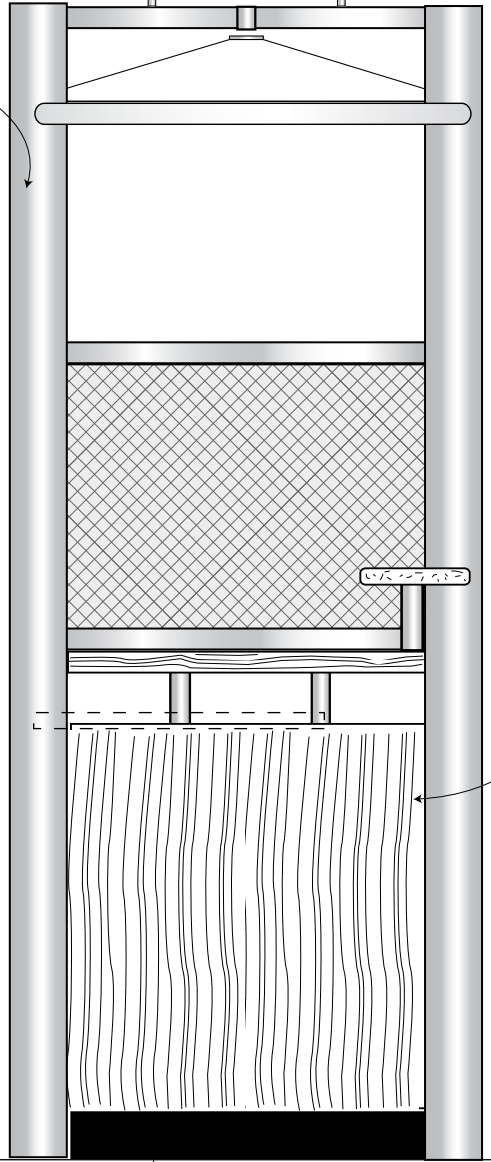

client FIS

120mm Dia. Octanorm Post
Natural Finish
(typ of all)

Low Voltage
Lights w/Flood
Bulbs

Fabric Covered
Insert Panel

FruitWood Veneer
(3) Sides

Cabinet w/storage
(1) piece construction

36" White
Fabric Disk
(Moss Style)
support w/cables

All Doors
w/locks

Note: All Dimensions
are Nominal

Side

Front

CRS Demo Module (4)req'd

12'-0"

8'-0"

30"

30"

client FIS

project EBS Exhibit

job # J08-0003

date 04/18/008

scale 3/4" = 1'-0"

StewartMDM

© StewartMDM, LLC

Double Teller Demo (1)unit req'd

Low Voltage Lights w/Flood Bulbs

120mm Dia. Octanorm Post Natural Finish (typ of all)

Note: All Dimensions are Nominal

Front

Side

scale 3/4" = 1'-0"
 date 04/18/008
 job # J08-0003
 project EBS Exhibit
 client FIS