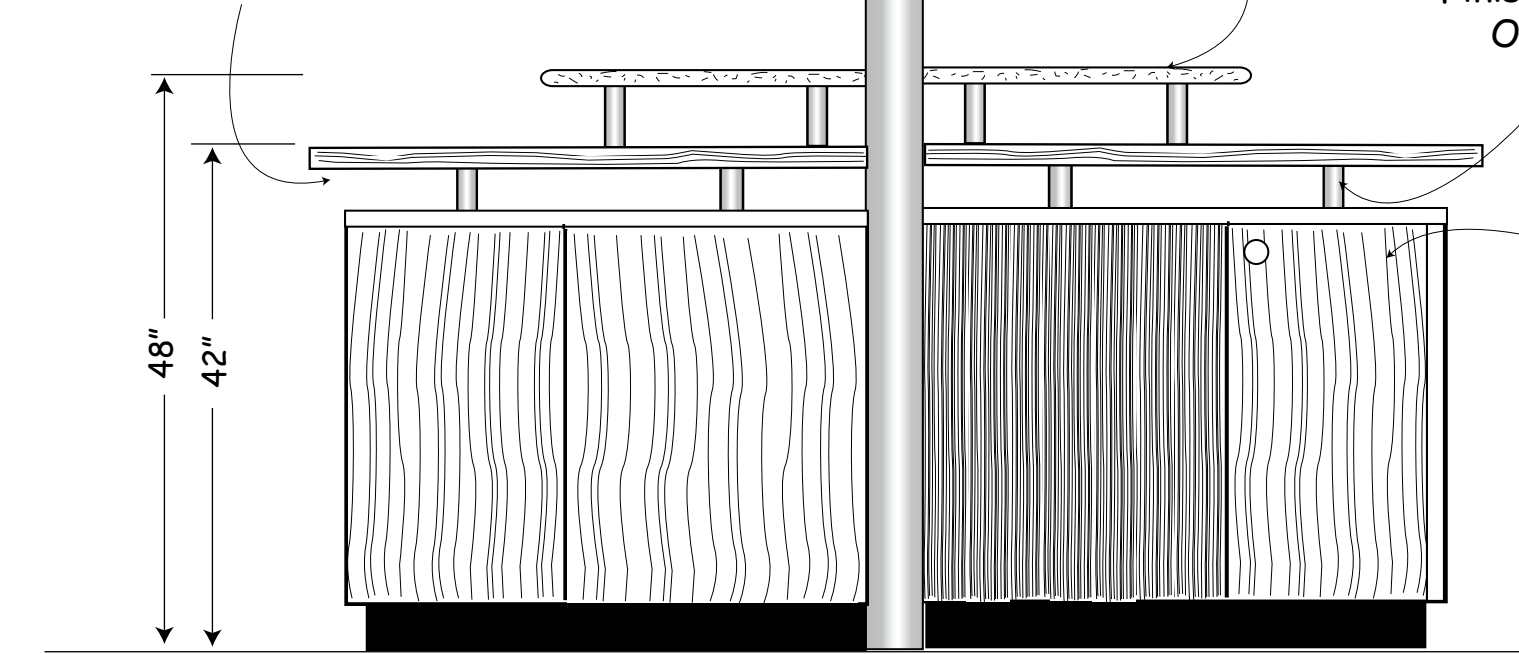

Double Teller Demo (1)unit req'd

Low Voltage Lights w/Flood Bulbs

120mm Dia. Octanorm Post Natural Finish (typ of all)

Note: All Dimensions are Nominal

Front

Side

scale 3/4" = 1'-0"
 date 04/18/008
 job # J08-0003
 project EBS Exhibit
 client FIS