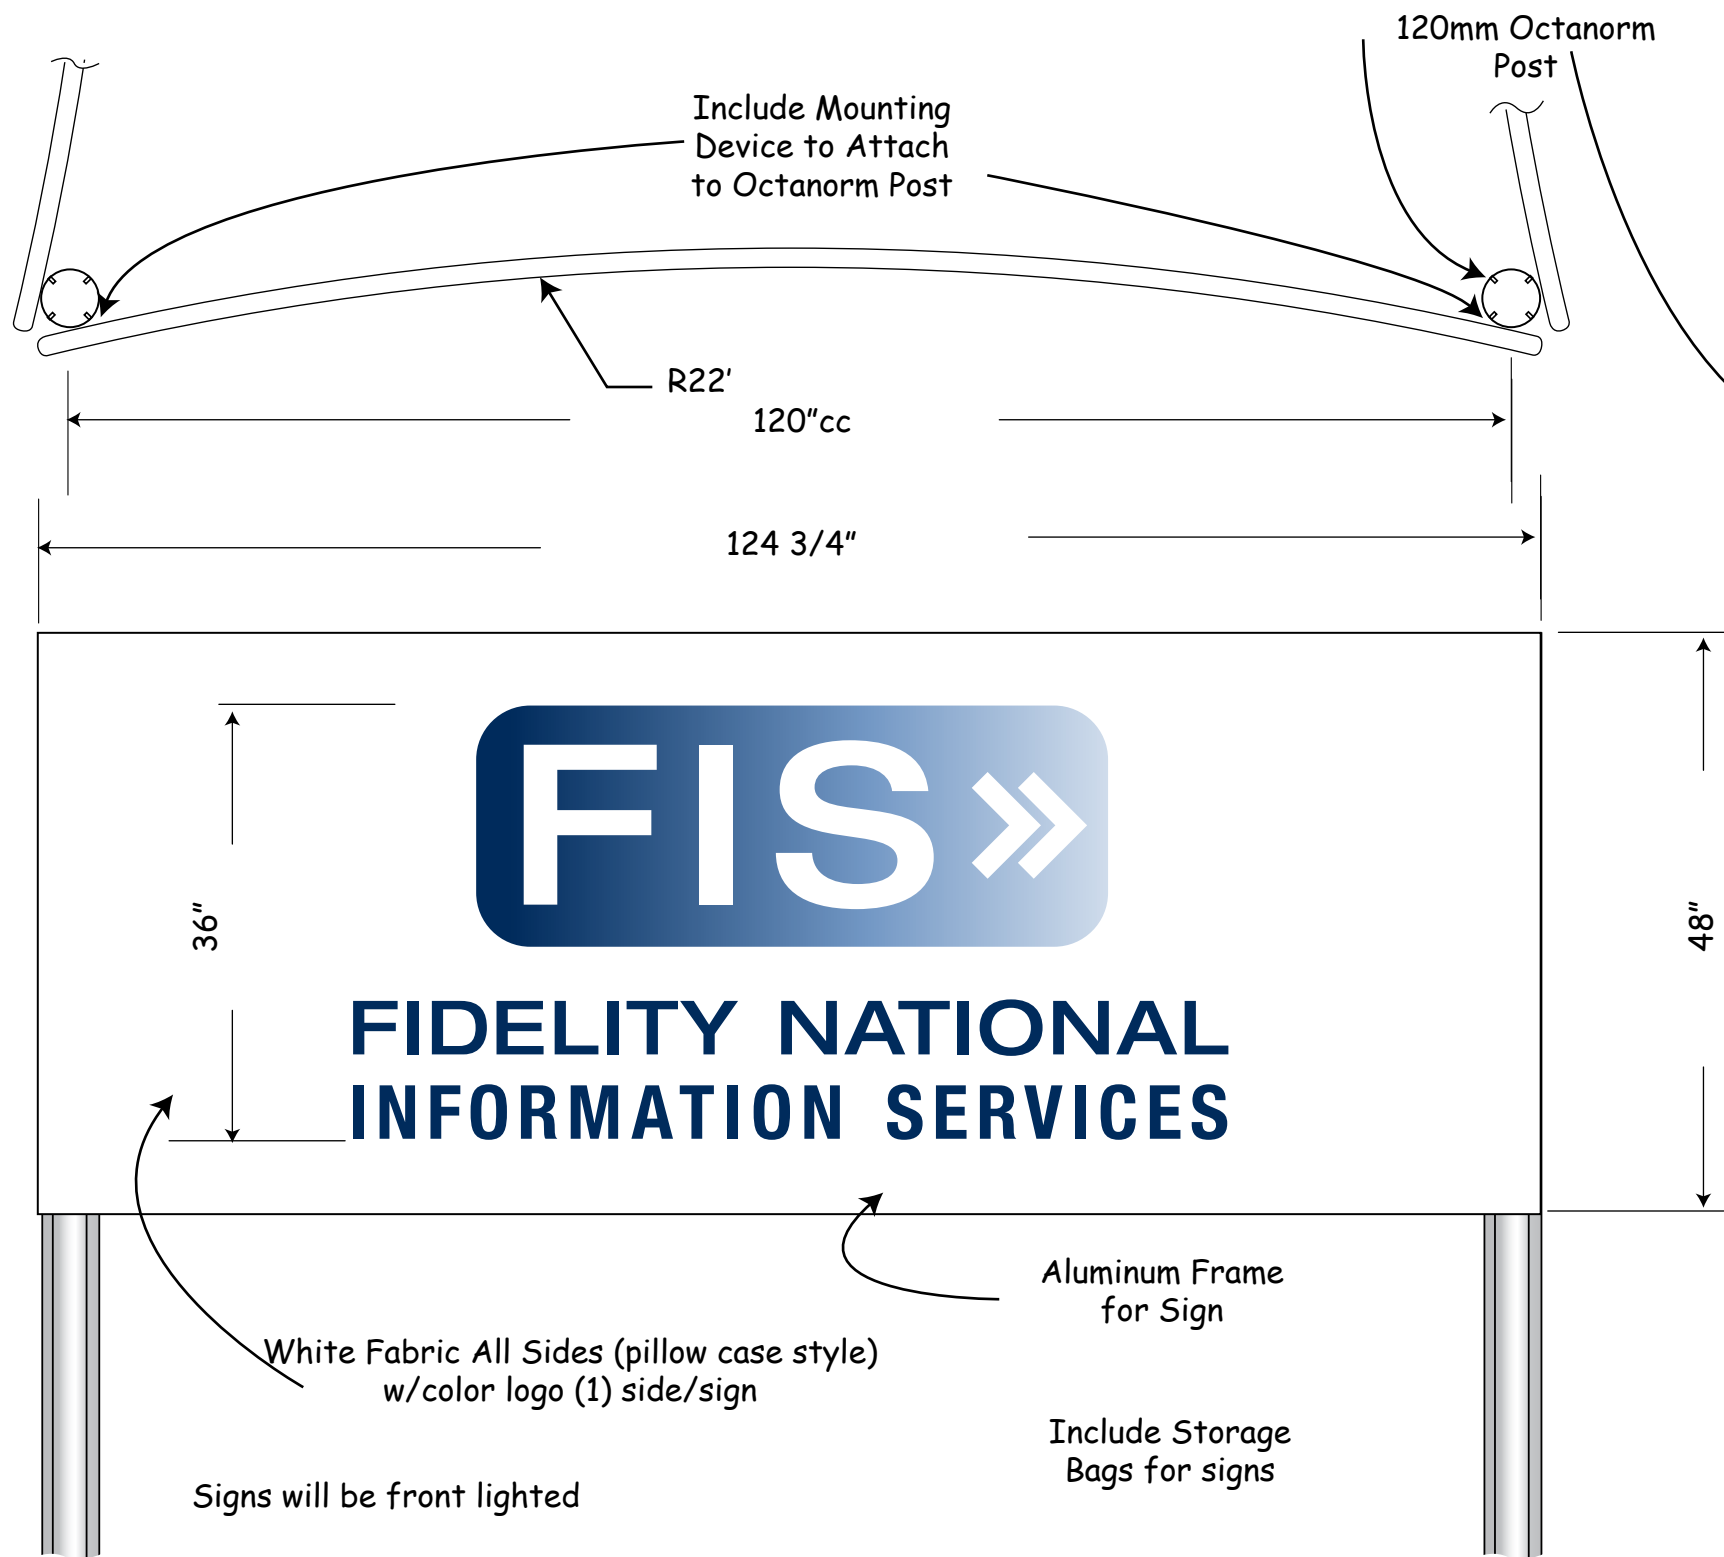

Front

Header Signs (4)req'd