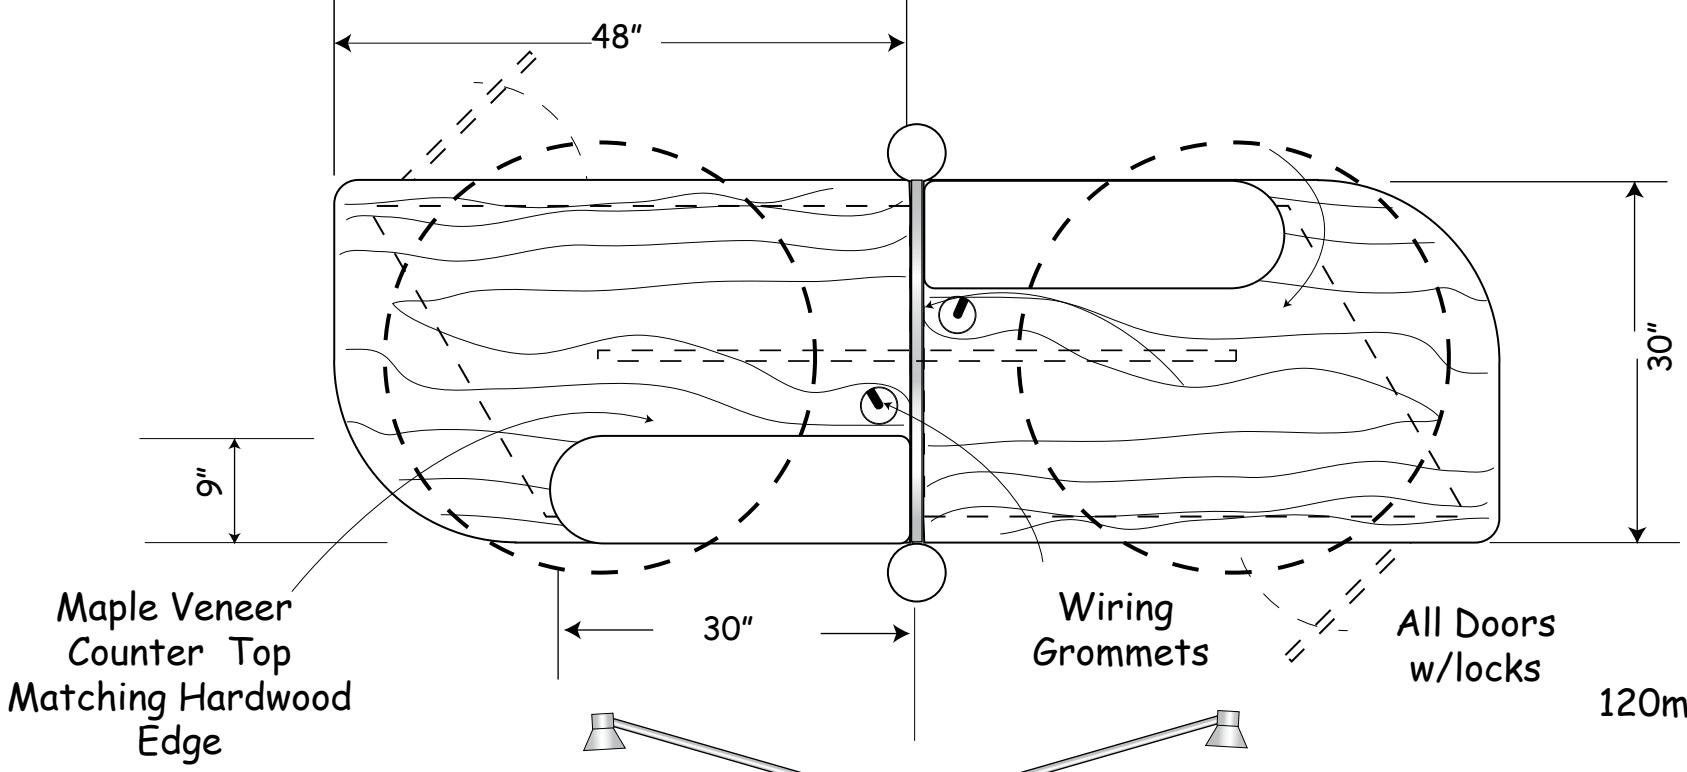

Double Teller Demo (1)unit req'd

Low Voltage Lights w/Flood Bulbs

120mm Dia. Octanorm Post Natural Finish (typ of all)

Note: All Dimensions are Nominal

Front

Side

scale 3/4" = 1'-0"
 date 04/18/008
 job # J08-0003
 project EBS Exhibit
 client FIS