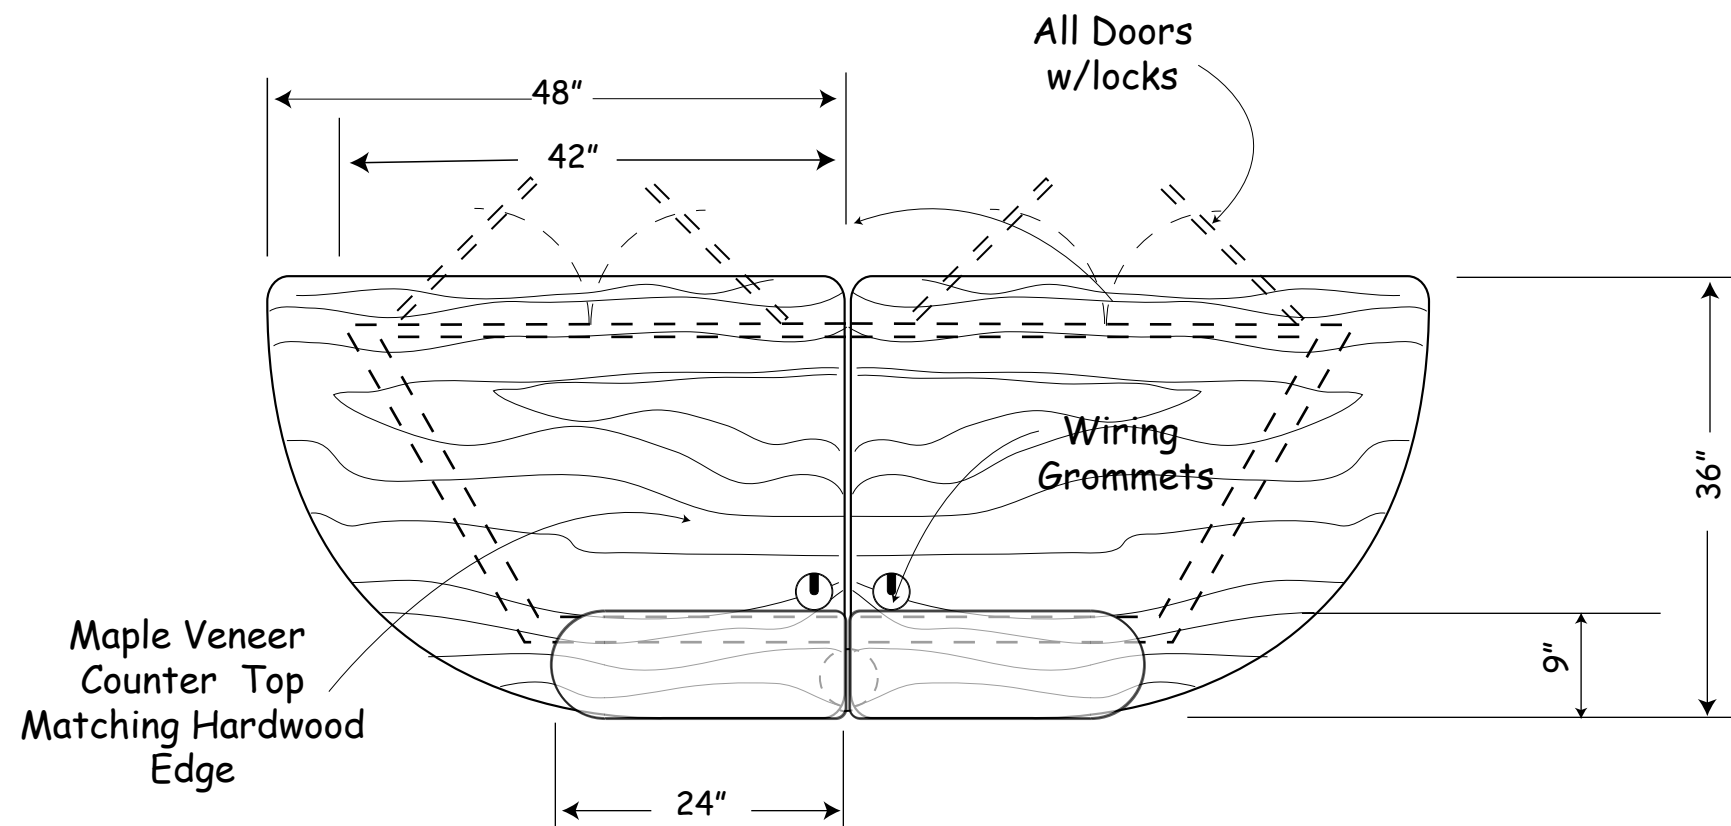

FruitWood Veneer
Insert All Sides

Residential Style
Light Fixture

Side

Sofa

Note: All Dimensions are Nominal

Reception Desk (1)unit req'd

Stewart MDM
DESIGN ■ MANAGEMENT
MARKETING ■

scale 3/4" = 1'-0"