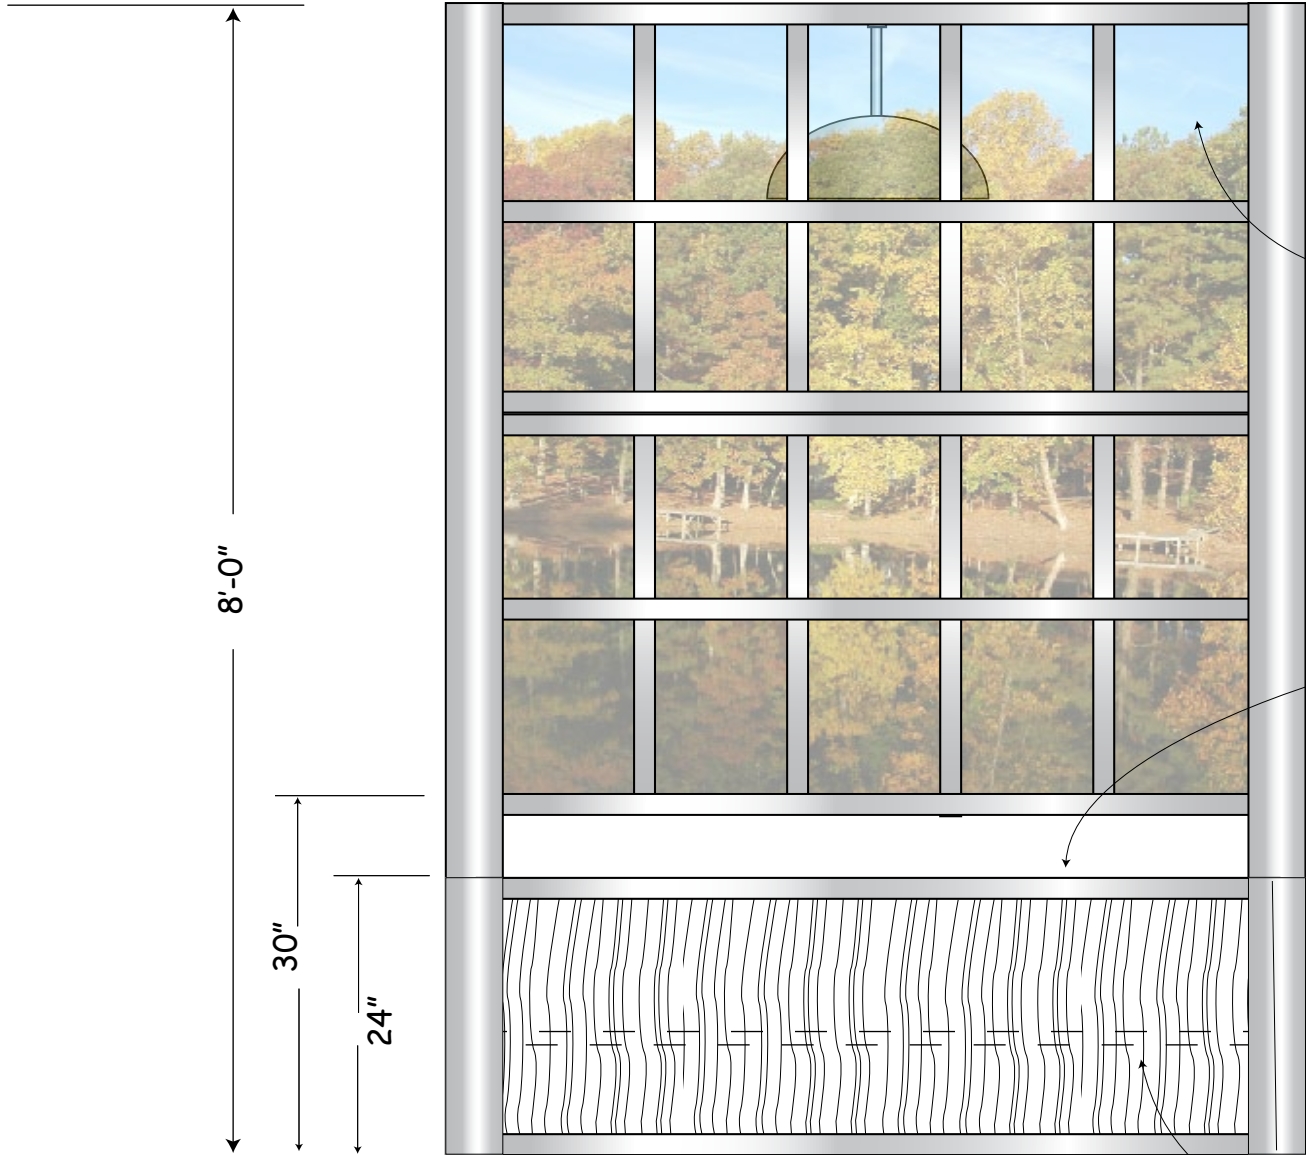

Home Office Partition (1) req'd

Note: All Dimensions are Nominal

Front

Provide Riser for Plants

120mm Dia. Octanorm Post
Natural Finish
(typ of all)

Window "Panels"
printed on
1/8plex

Planter Box

FruitWood Veneer
Insert All Sides

Residential Style
Light Fixture

Side

Sofa