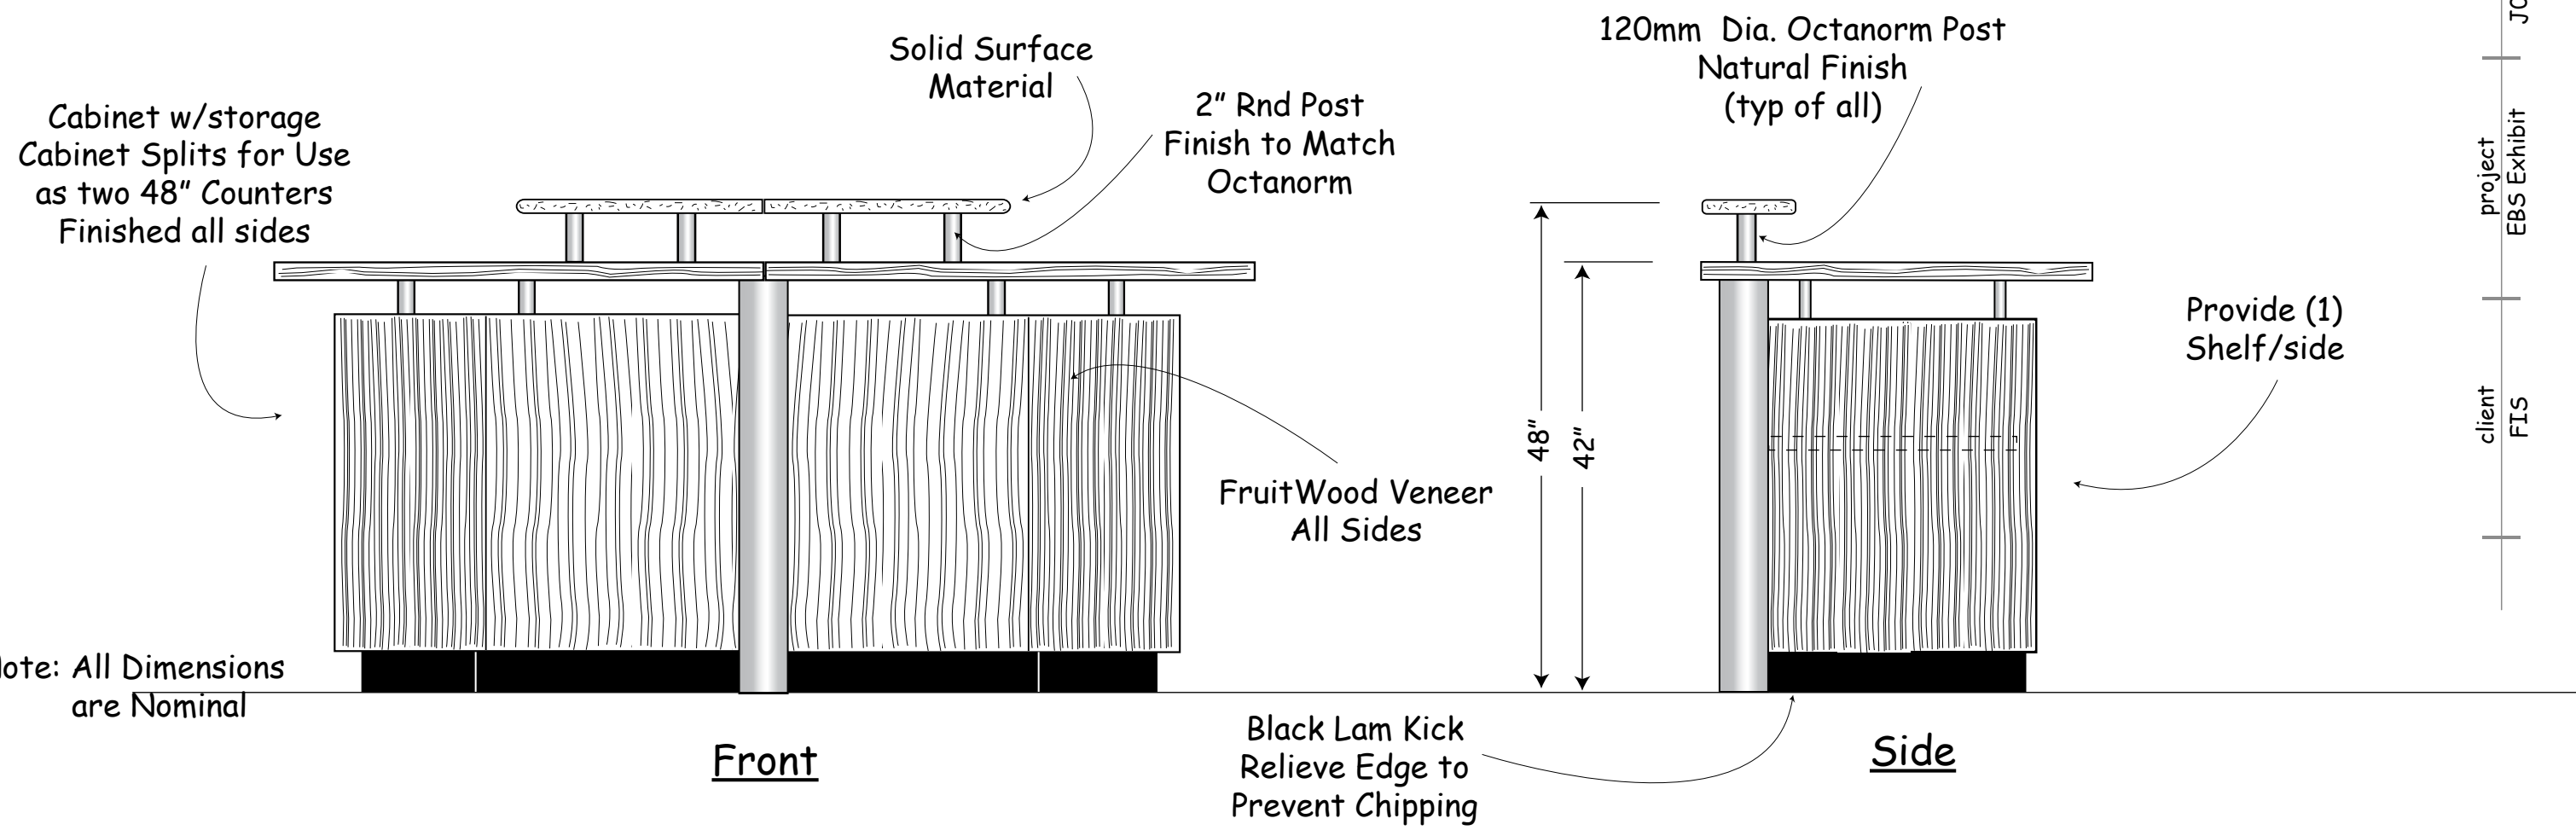

FruitWood Veneer
Insert All Sides

Residential Style
Light Fixture

Side

Sofa

Note: All Dimensions are Nominal

Reception Desk (1)unit req'd

Stewart MDM
DESIGN ■ MANAGEMENT
MARKETING ■

scale 3/4" = 1'-0"